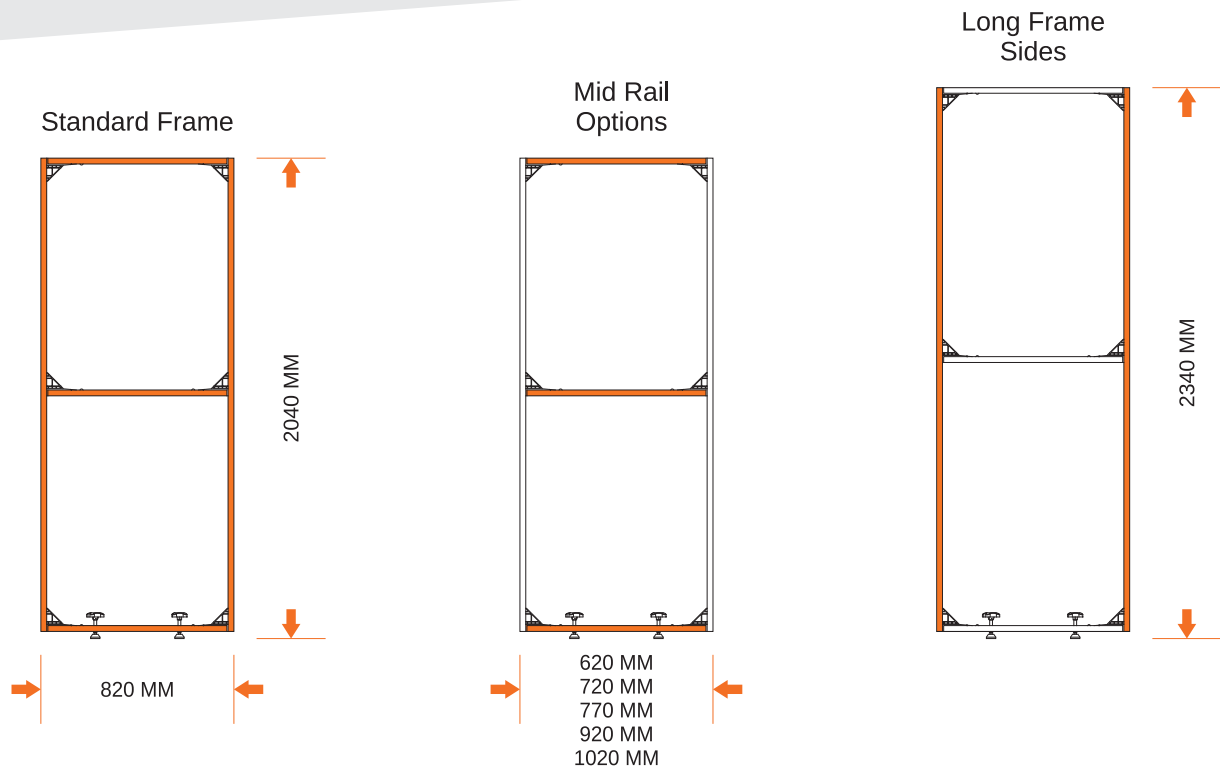

**TECHNICAL SPECIFICATION**

**Standard Frame Size** - Made to suit doors  
820mm x 2040mm

**Weight:**

- Standard Frame 5kg

**Material:**

- Aluminium
- POM Plastic

**Mid Rails** – Transforms a Standard Frame into various sizes, made to suit a variety of door sizes (*mid rails sold separately*)

- 620mm
- 720mm
- 770mm
- 920mm
- 1020mm

**Long Frame Sides** - Made to suit doors  
2340mm (*sold separately*)